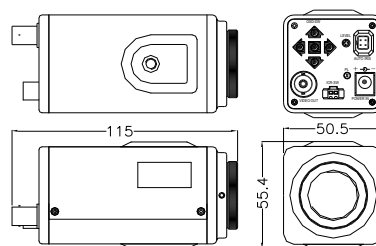

株式会社ビットストロング 画像営業部

e-Mail : imaging@bitstrong.com

TEL : 03-5822-5344 FAX : 03-5687-8355

URL : <http://www.bitstrong.com>

〒101-0025東京都千代田区神田佐久間町3-27-1 大洋ビル5階502.503号室